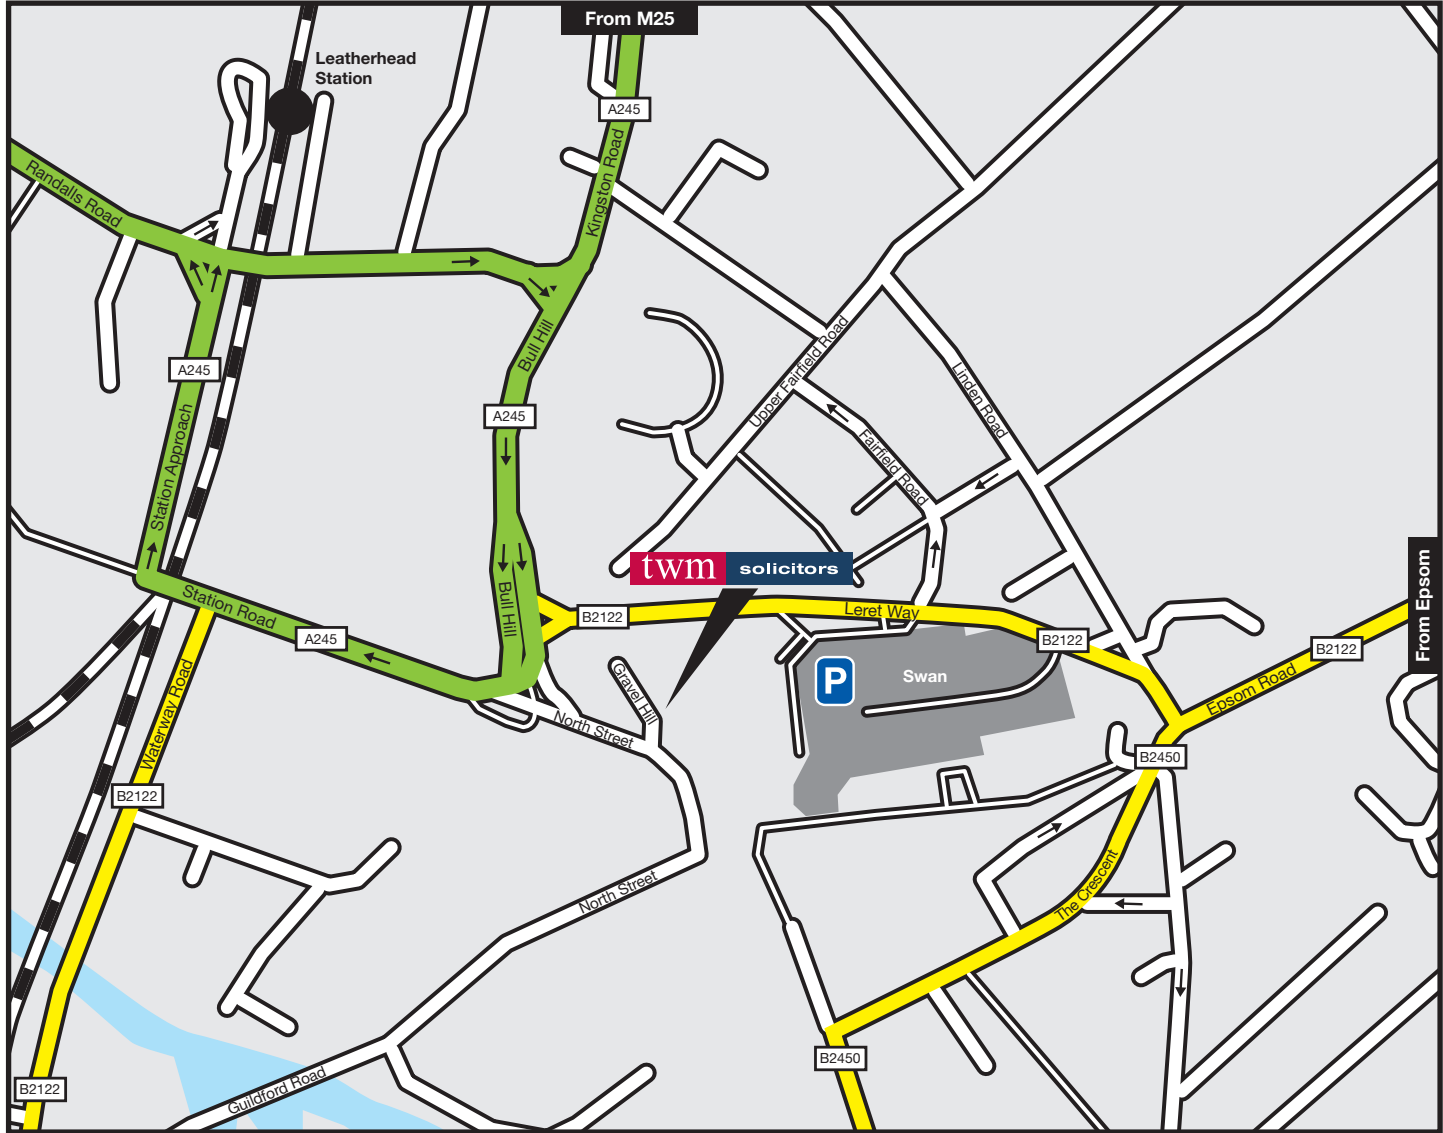

TWM Solicitors LLP
Sweech House
Gravel Hill
Leatherhead
Surrey KT22 7HF

Tel: 01372 374148

Finding our offices - Leatherhead

Leatherhead is located off junction 9 of the M25. It is within easy reach of Heathrow and Gatwick airports. There is a fast rail connection to Waterloo station in London with a journey time of 35 minutes. Sweech House is at the junction of Gravel Hill and North Street, next door to Lloyds TSB. We have a small car park at the rear of the building but there are also a number of local shopping car parks within easy reach.