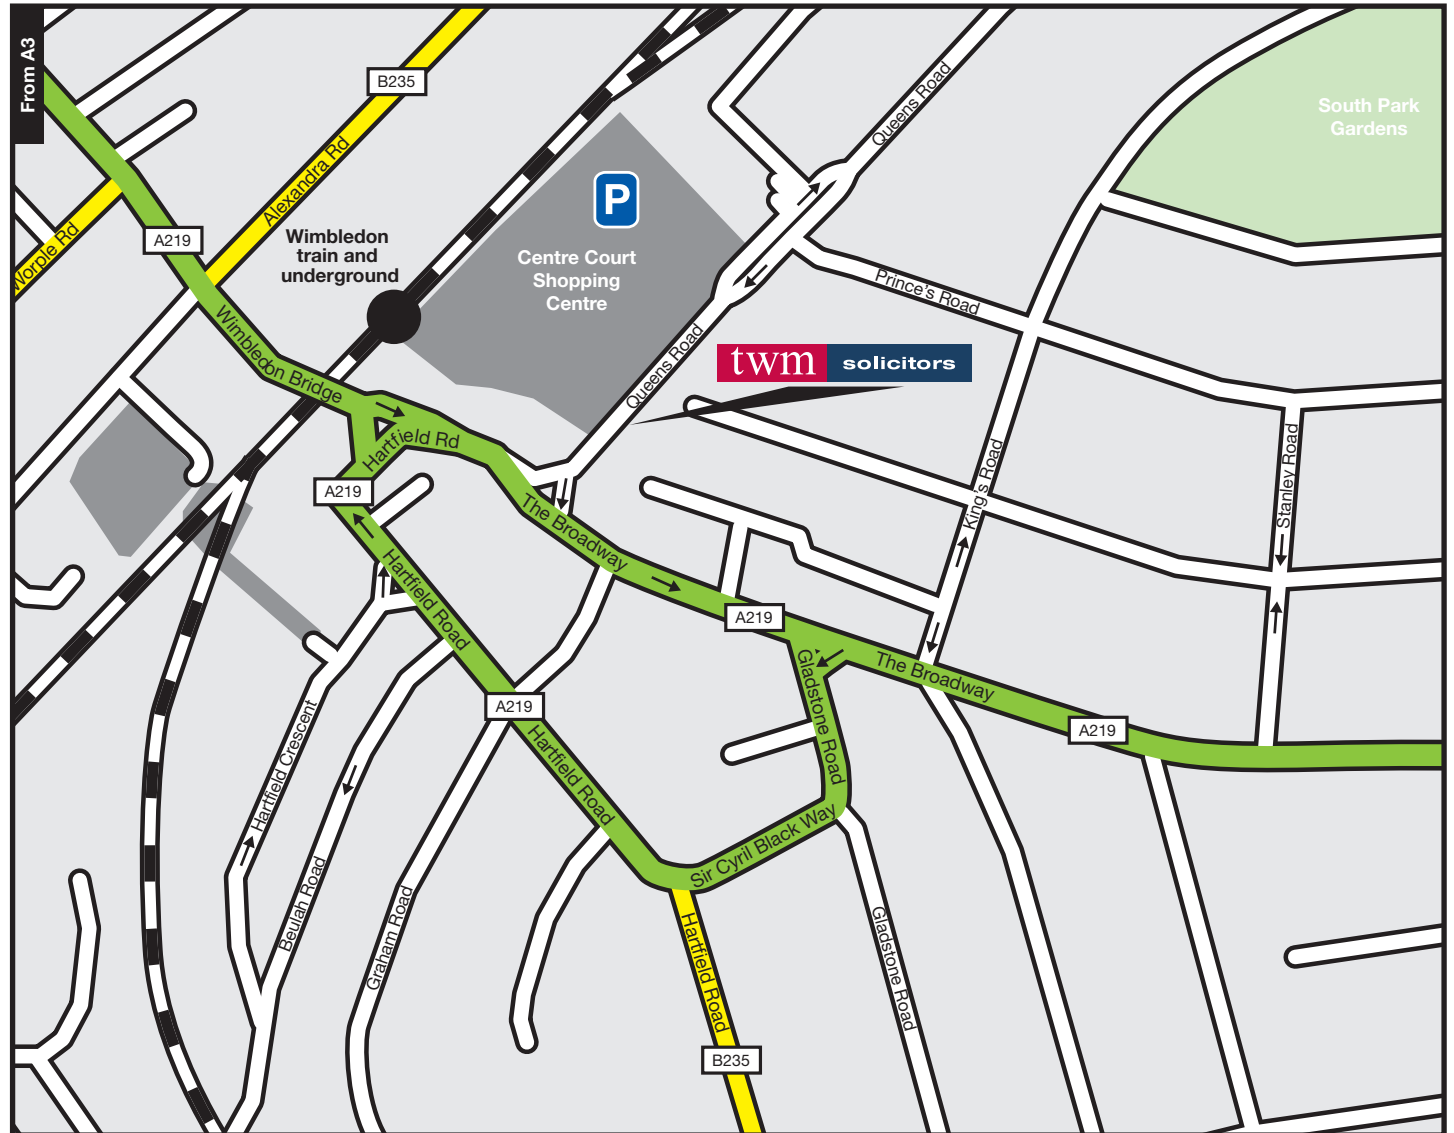

TWM Solicitors LLP
7 and 9 Queens Road
Wimbledon
London
SW19 8NG

Tel: 020 8946 6454

Finding our offices - Wimbledon

Wimbledon is a 25 minute drive from the junction of the A3 and the M25. It is approximately 50 minutes by car from Heathrow airport and 60 minutes from Gatwick airport. There is a fast rail connection to Waterloo station in London with a journey time of fifteen minutes. The office is 2 minutes' walk from Wimbledon railway and underground station, opposite the side entrance of the Centre Court Shopping Centre, and next to Santander at the end of Queens Road with its junction with the Broadway. We do not have our own car park but the Centre Court Shopping Centre Car Park, accessed via Queens Road, is very convenient.